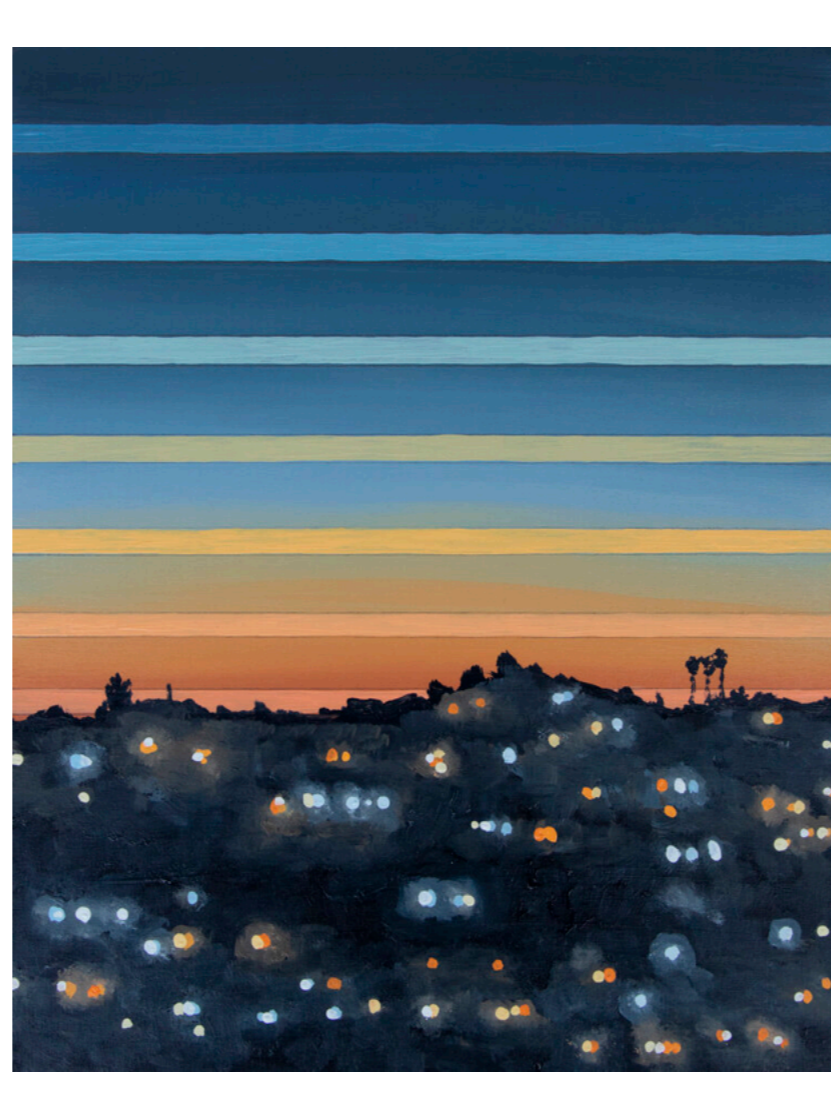

Twilight 43, 2021
Acrylic and oil on Panel
10 x 8 inches

MORE