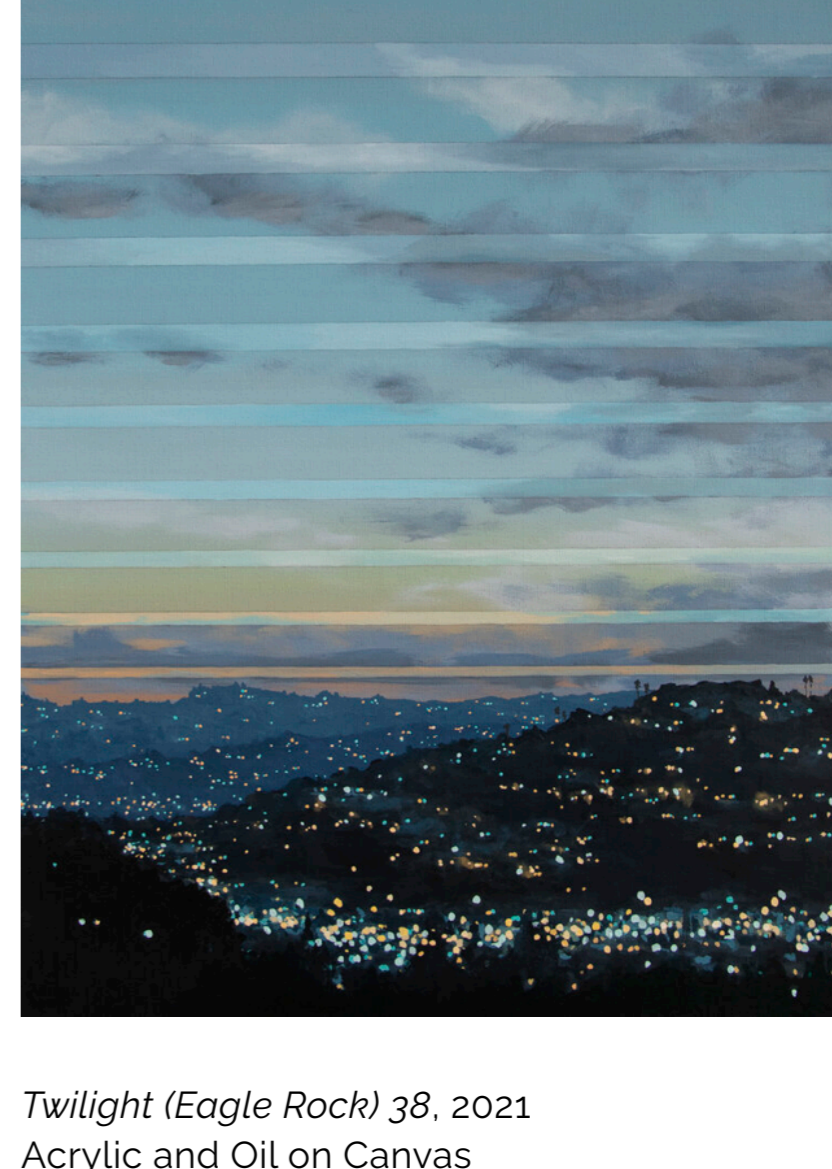

Twilight (Eagle Rock) 38, 2021
Acrylic and Oil on Canvas
30 x 24 inches

MORE