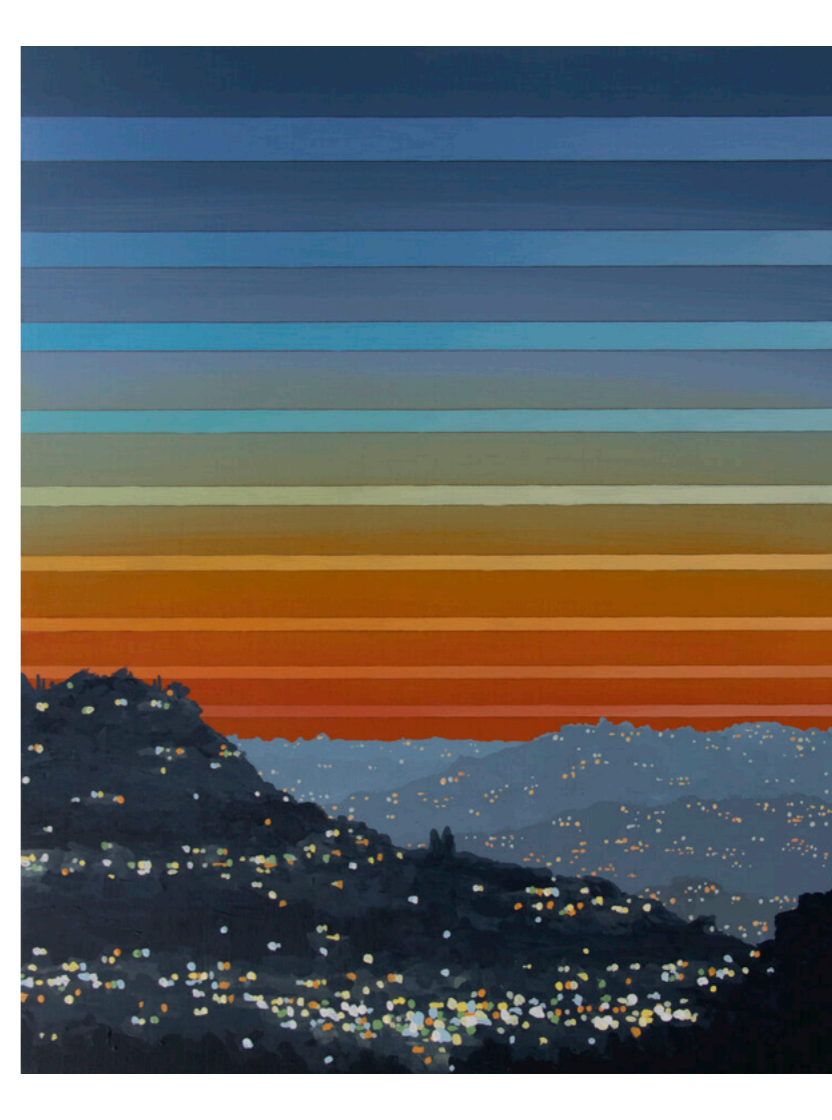

Twilight 36, 2021
Oil and Acrylic on Panel
20 x 12 inches

MORE