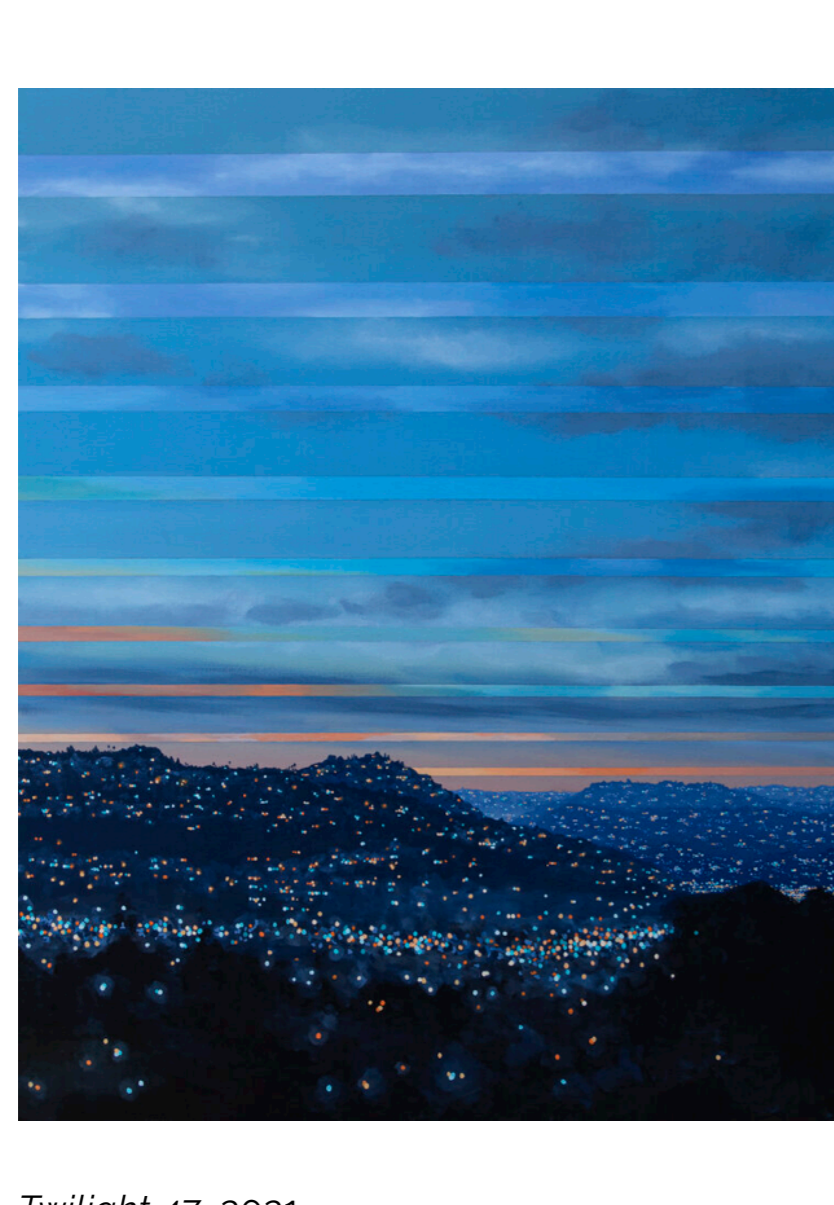

Twilight 47, 2021
Oil and Acrylic on Canvas
60 x 48 inches

MORE