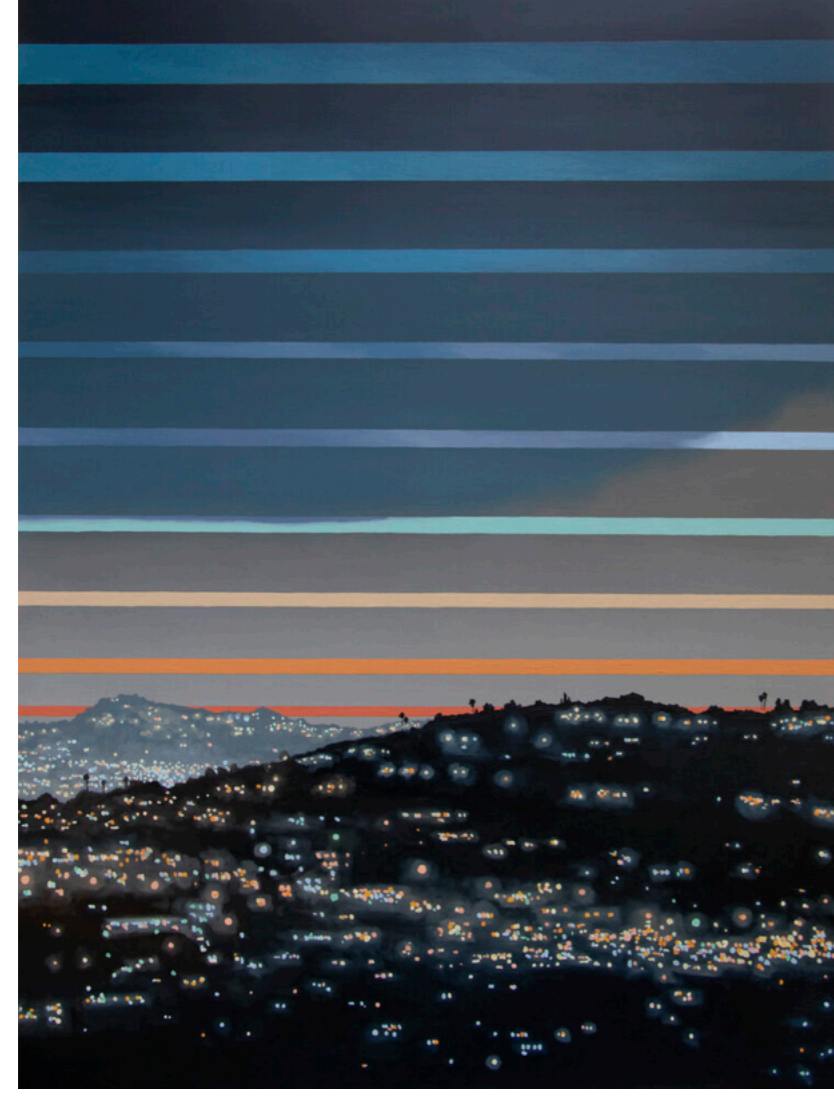

Twilight 44, 2021
Acrylic and oil on Canvas
48 x 36 inches

MORE