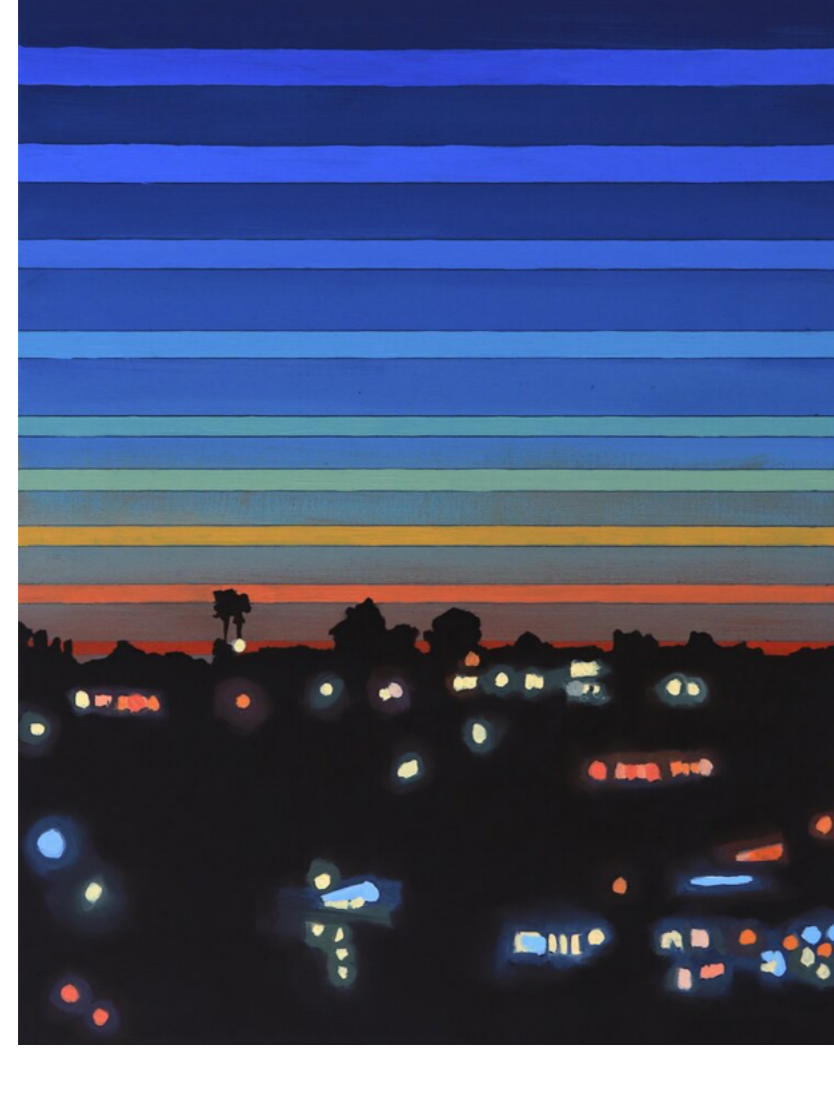

Twilight 8, 2020
Oil and Acrylic on Panel
14 x 11 inches

MORE