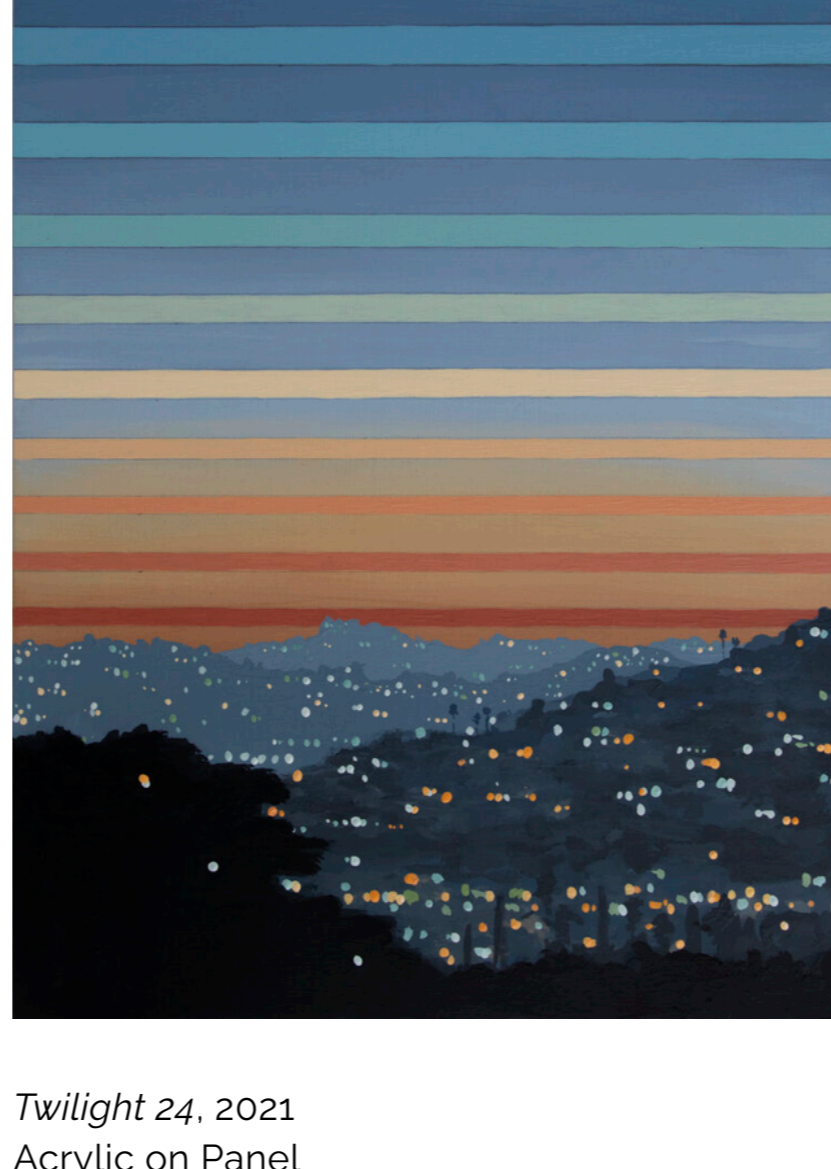

Twilight 24, 2021
Acrylic on Panel
14 x 11 inches

MORE