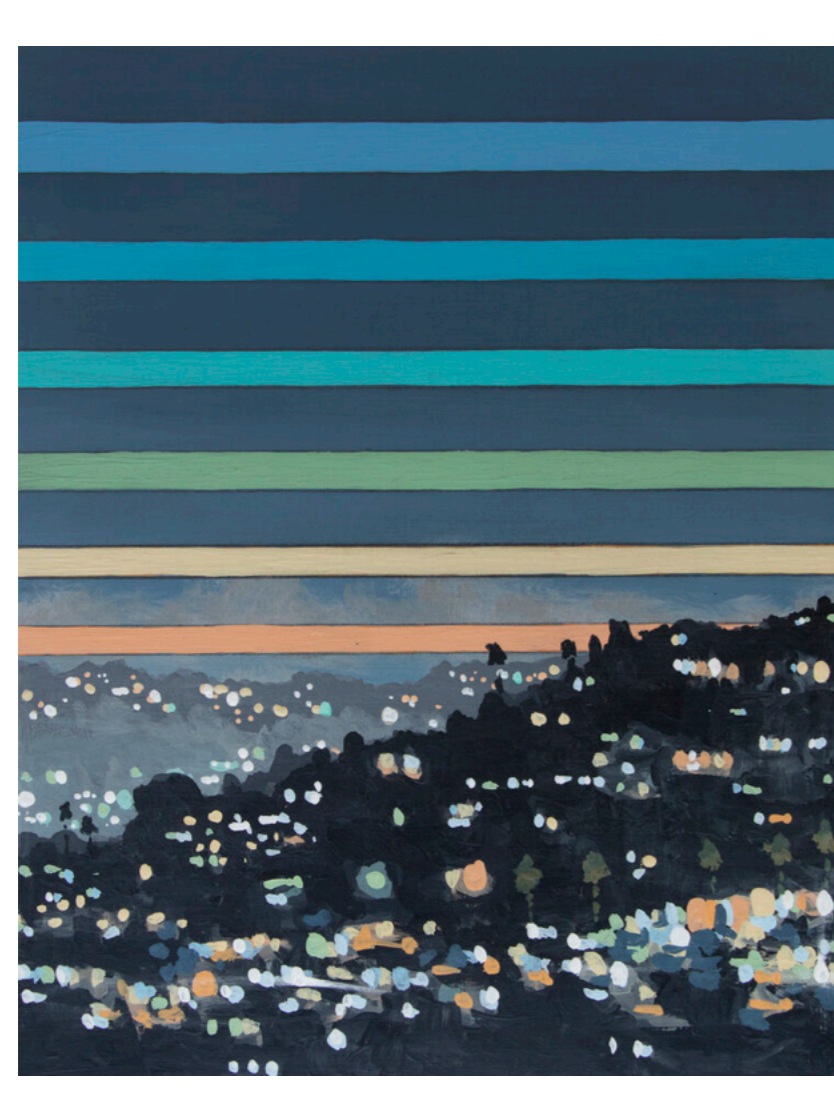

Twilight 32, 2021
Acrylic on Panel
10 x 8 inches

MORE