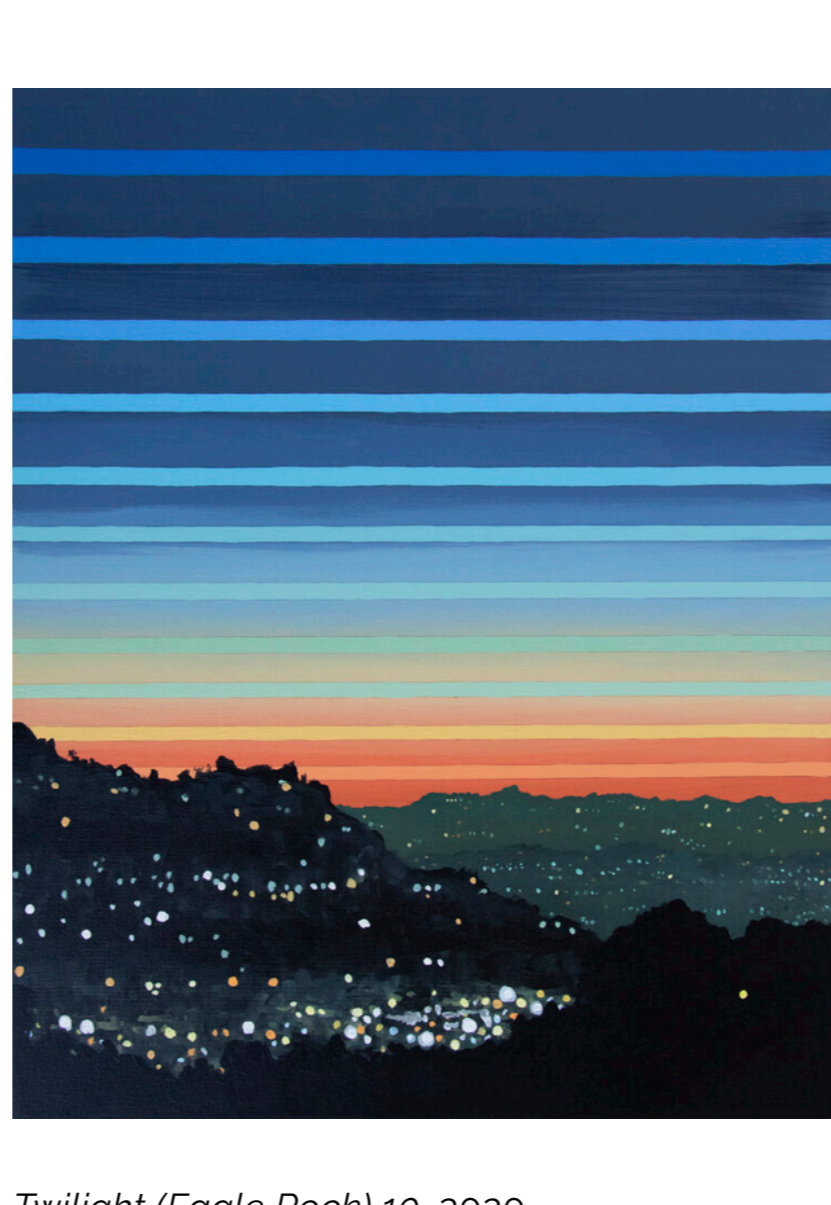

Twilight (Eagle Rock) 10, 2020
Acrylic on Canvas
20 x 16 inches

MORE