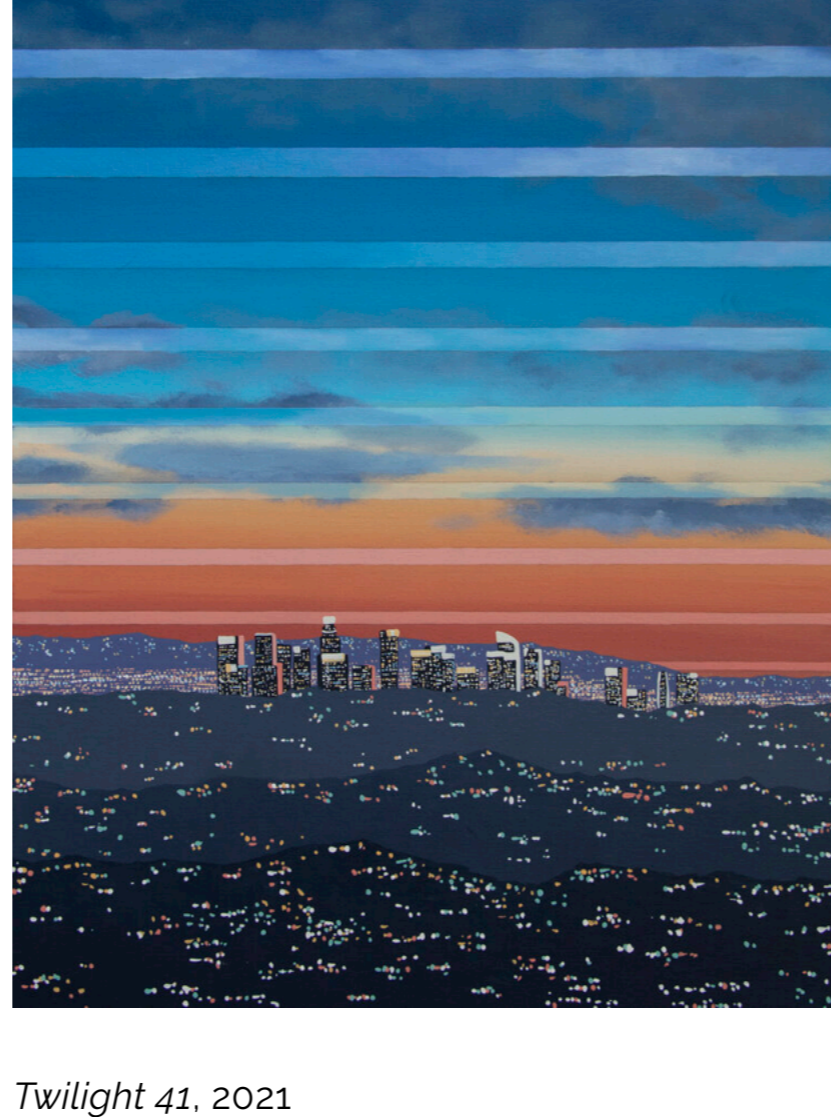

Twilight 41, 2021
Acrylic and oil on Canvas
30 x 24 inches

MORE