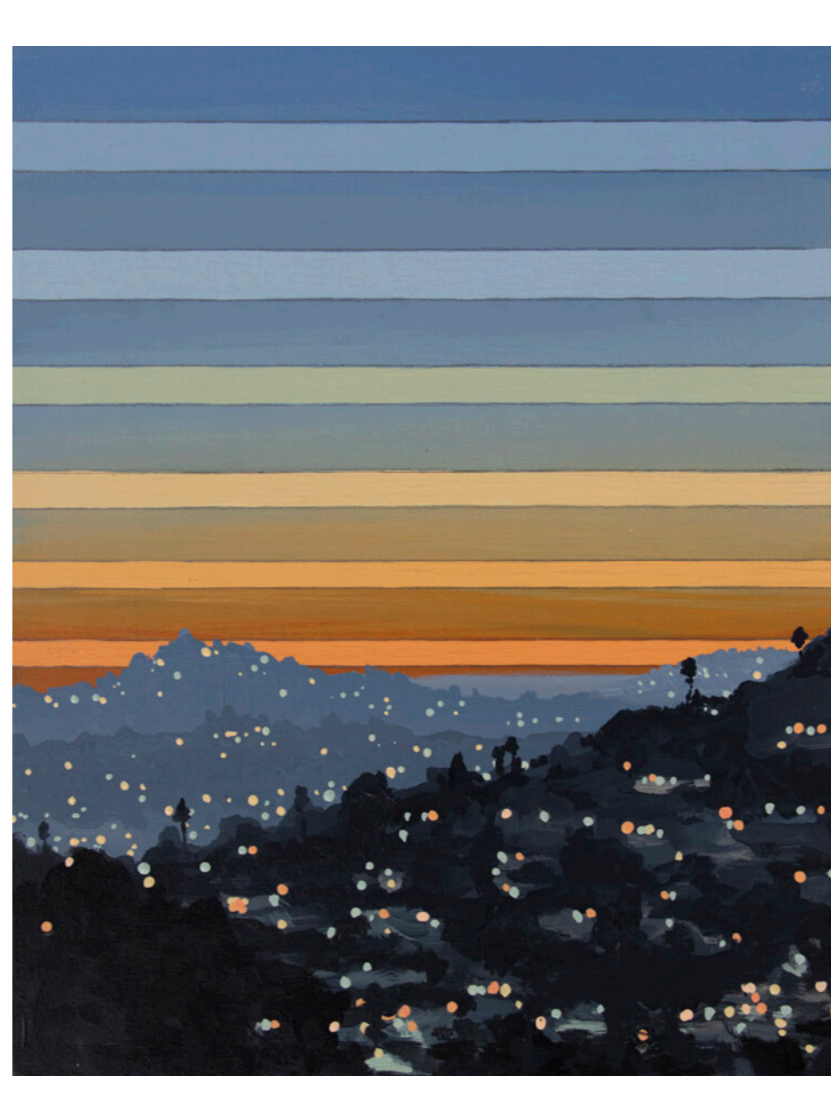

Twilight 35, 2021
Acrylic on Panel
10 x 8 inches

MORE