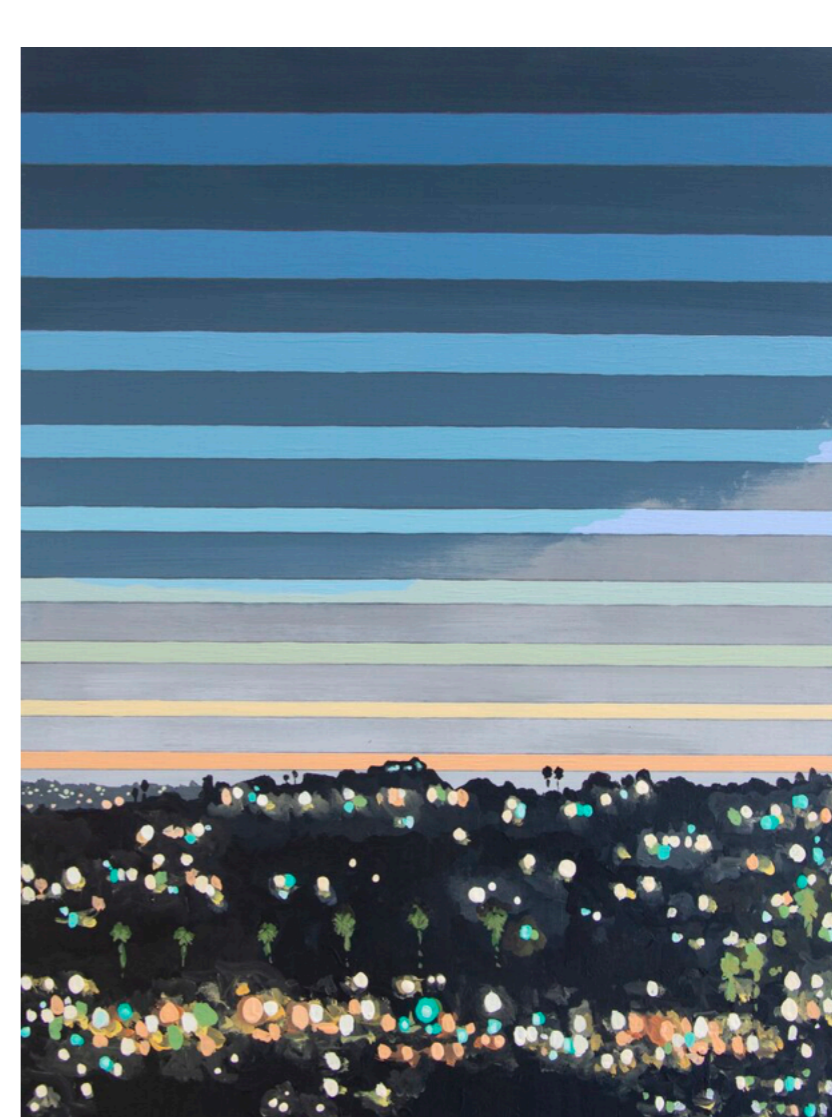

Twilight 31, 2021
Acrylic on Panel
16 x 12 inches

MORE