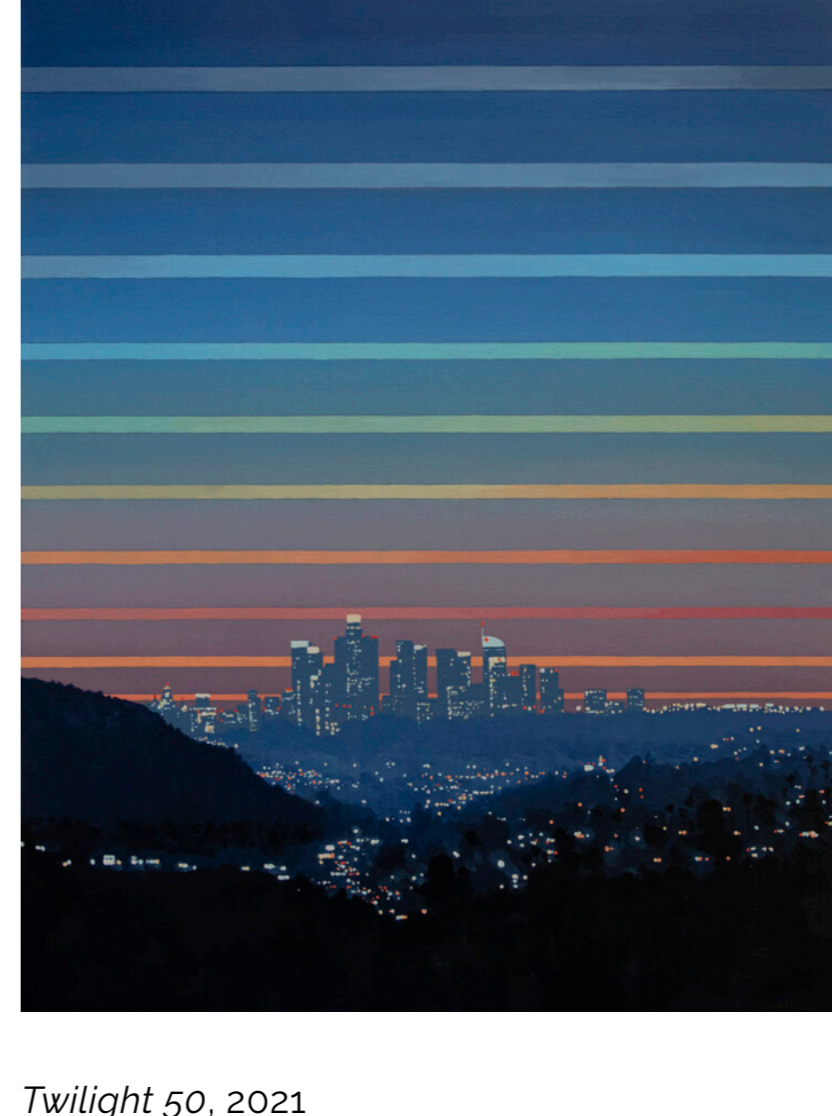

Twilight 50, 2021
Oil and Acrylic on Canvas
30 x 24 inches

MORE