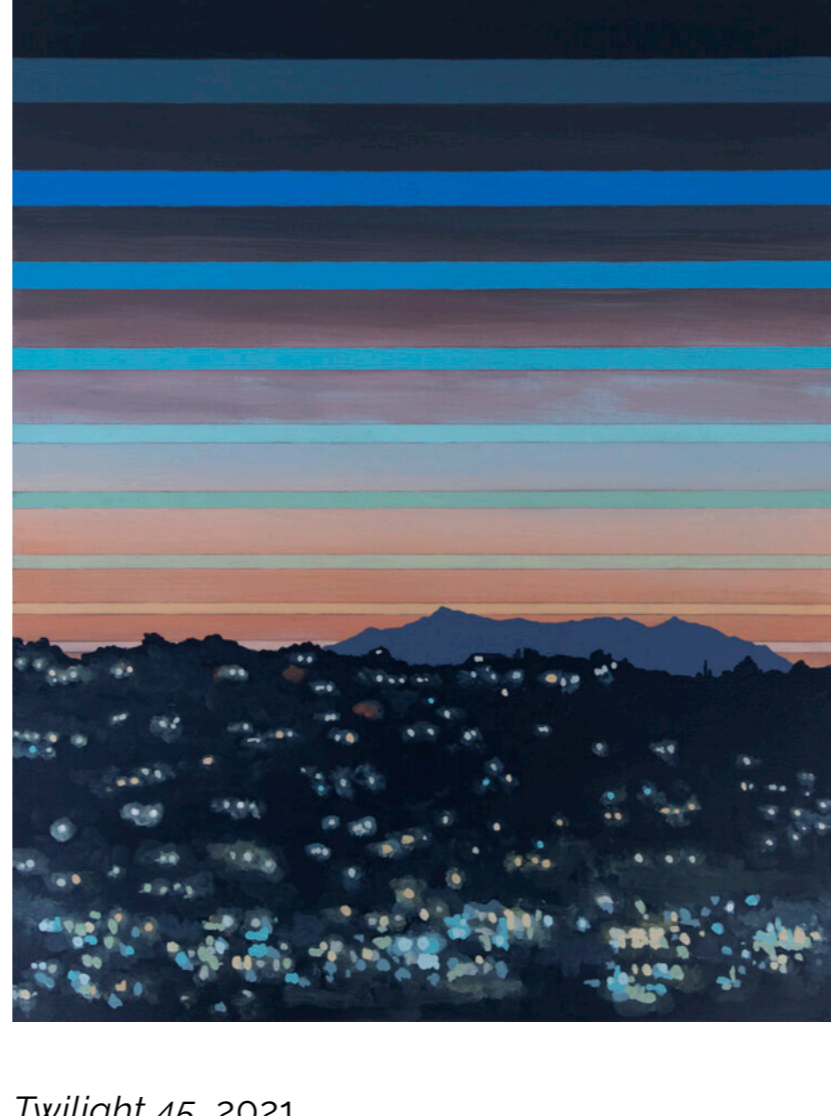

Twilight 45, 2021
Acrylic and oil on Panel
20 x 16 inches

MORE