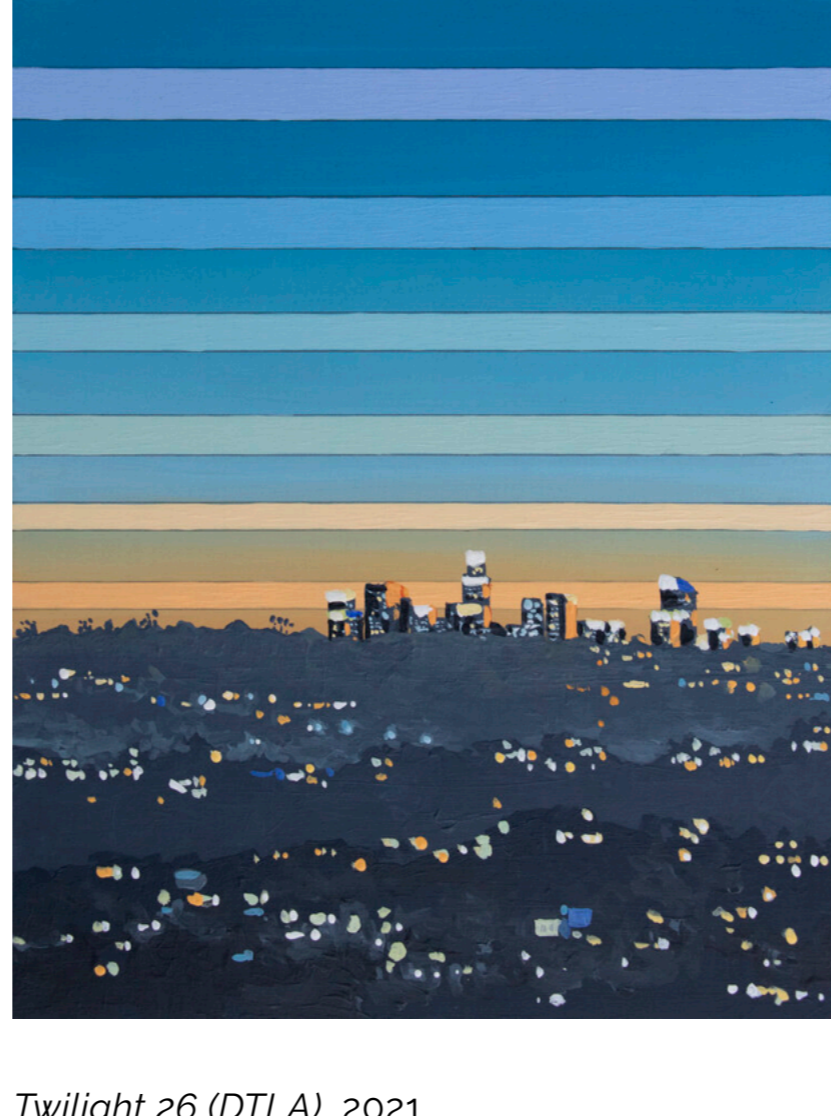

Twilight 26 (DTLA), 2021
Acrylic on Panel
10 x 8 inches

MORE

LADIES' ROOM

BENDIX BUILDING

1206 MAPLE AVE #502B LOS ANGELES, CA 90015

+1 (310) 447-8021

INFO@LADIESROOMLA.ORG