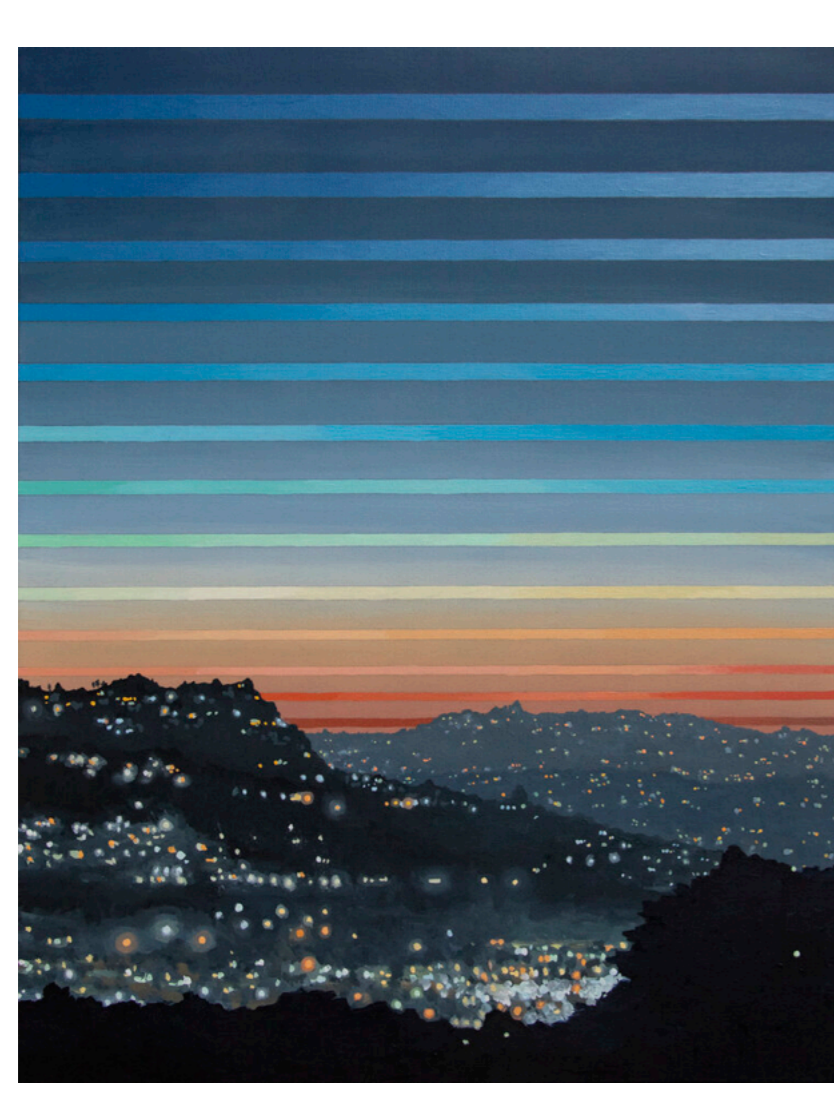

Twilight (Eagle Rock) 28, 2021
Acrylic and Oil on Canvas
30 x 24 inches

MORE