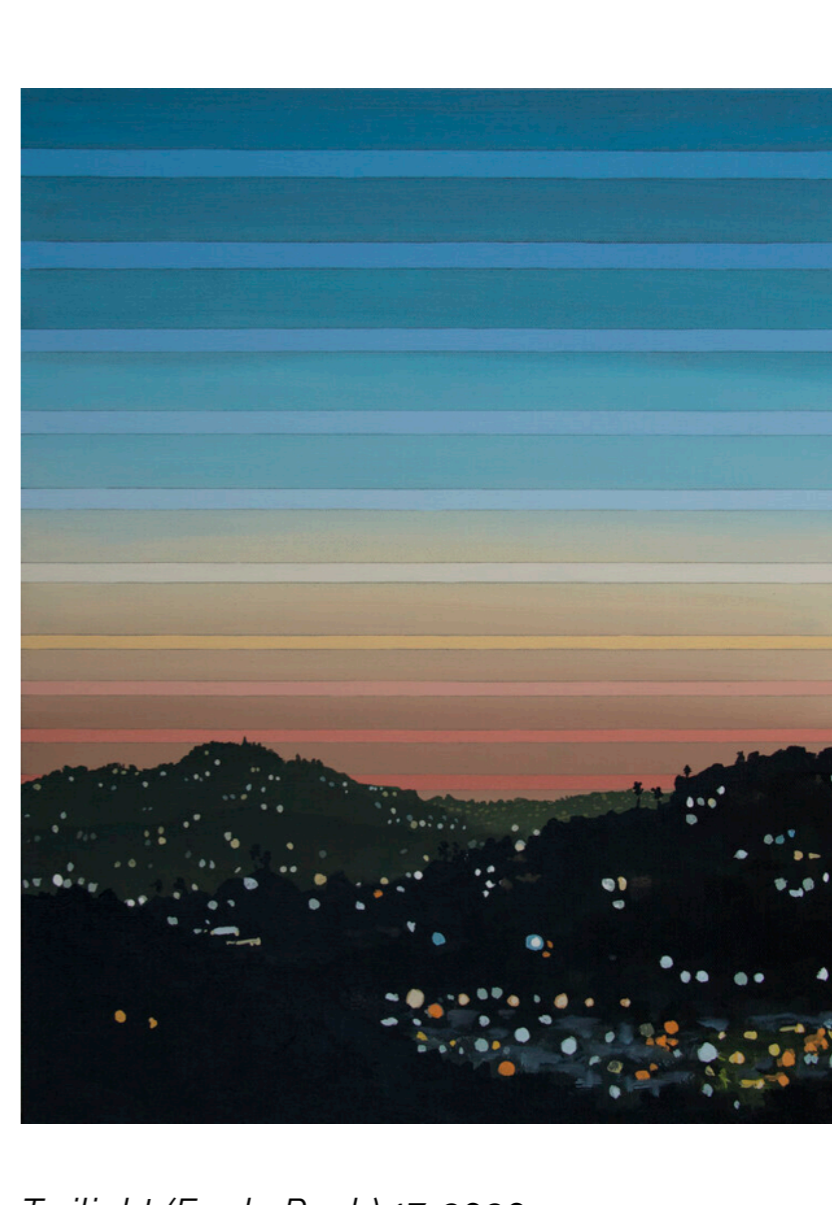

Twilight (Eagle Rock) 17, 2020
Acrylic on Canvas
20 x 16 inches

MORE