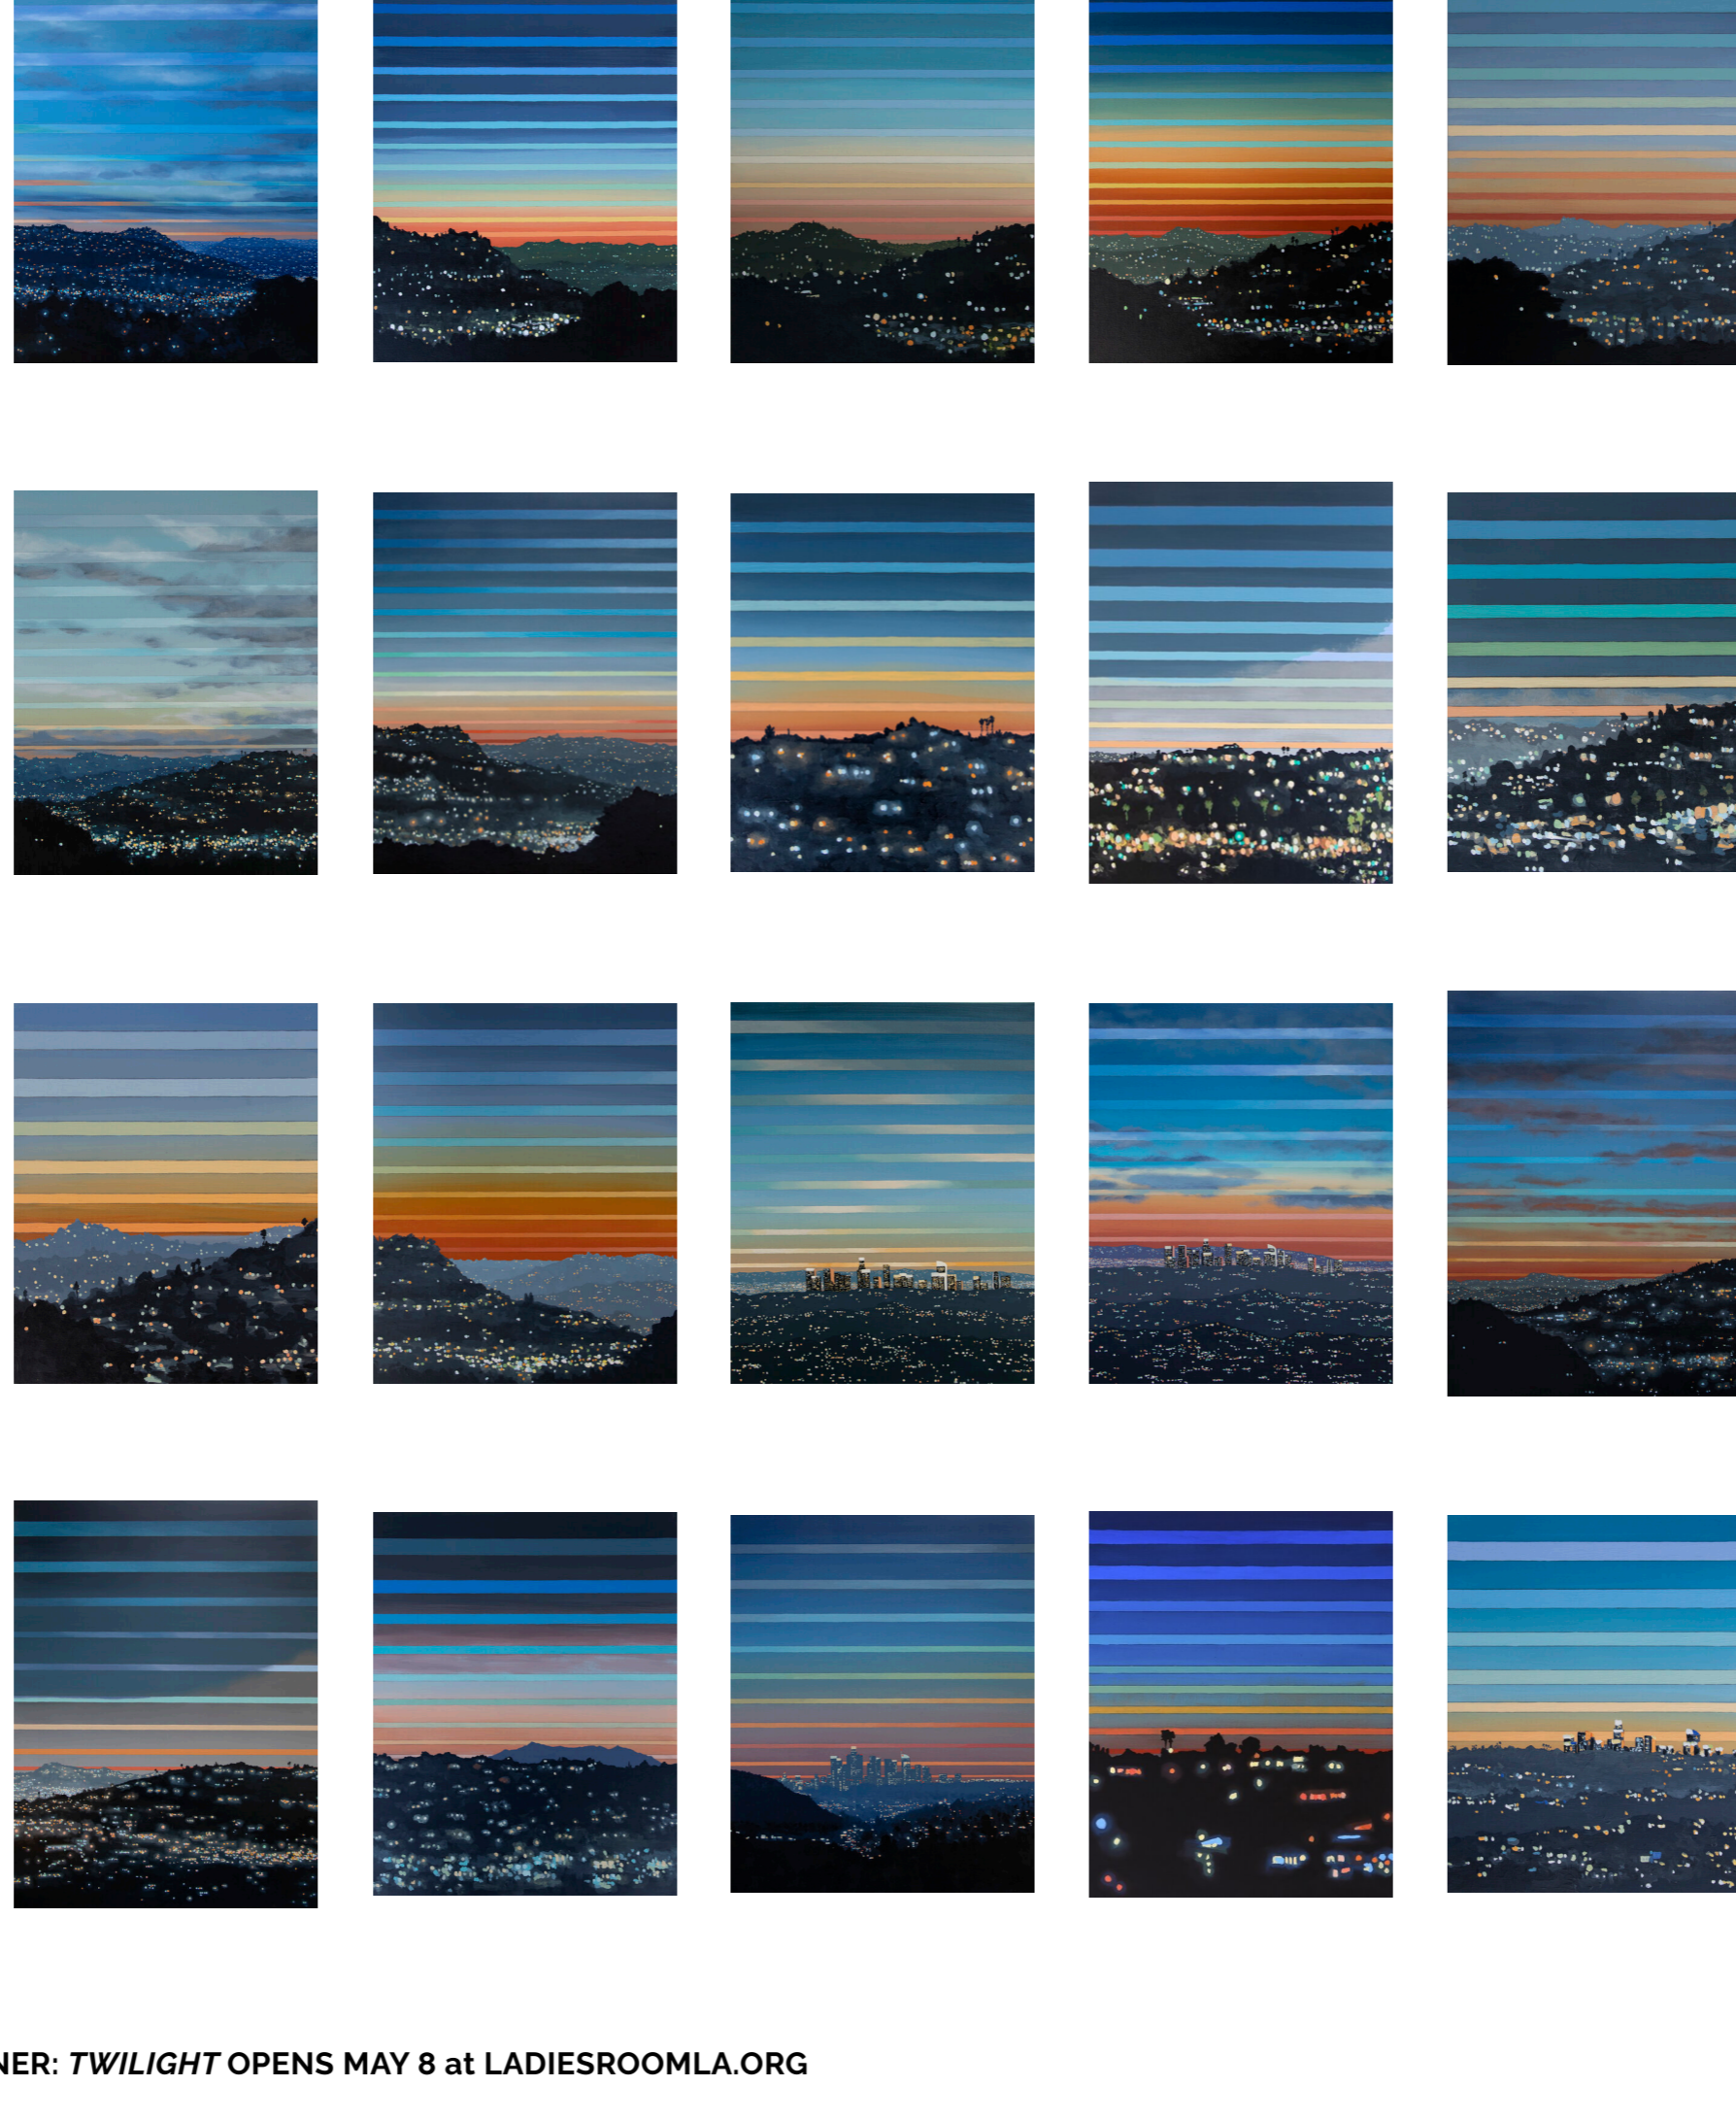

LADIES' ROOM IS A GALLERY IN DOWNTOWN LA DEDICATED TO THE RESEARCH AND EXHIBITION OF WOMEN ARTISTS IN LOS ANGELES. WE WILL NEVER SEND YOU SPAM.

SUBSCRIBE

JULIKA LACKNER: TWILIGHT

MAY 8 - AUGUST 14, 2021

Press Release

LADIES' ROOM is pleased to announce Julika Lackner: *Twilight* (May 8 - August 14, 2021). A solo exhibition of paintings started in April 2020, as many things came to a halt and our lives were increasingly spent inside, Lackner turned to the foothills and neighborhoods of her immediate environs near downtown Los Angeles for her subject matter.

In previous bodies of work, Lackner has painted the urban interior spaces of Berlin, night skies, abstracted aerial perspectives and clouds, and geometric forms. *Twilight* continues her interest in capturing the phenomena of landscape. Lackner's depictions of the Los Angeles skyline call to mind its iconic motif which circulates continuously in popular culture. Through studied observation of the spectacle which plays out nightly within this topography, these paintings expand upon and elevate this familiar subject. Animated by her study of the variation and movement of lights dotting the rolling hills and night sky, expressive brushstrokes and atmospheric colors evoke the perceptual and emotional experience of observing a scene where one also plays a part.

MEET THE ARTIST

Julika Lackner (b. 1980, Berlin, Germany) earned a BA from the University of California, Santa Barbara, CA (2001) and an MFA from the Art Center College of Design, Pasadena, CA (2006). Solo exhibitions include Julika Lackner: *TWILIGHT* at **LADIES' ROOM**, Los Angeles, CA (2021); Julika Lackner Major New Works- Paintings and Works on Paper at Mertens Fine Art, Montecito, CA (2013); Julika Lackner at **Pum Goods**, Santa Barbara, CA (2011); Transcendental Representations at **The Faculty Club, University of California Santa Barbara**, Santa Barbara, CA (2009); Up-Close and Distant at **Mandarin Gallery**, Los Angeles, CA (2007). Her works have been shown in group exhibitions at **Sullivan Goss Gallery**, Santa Barbara, CA; Curatorial Hub Holiday Pop Up Art Show, Culver City, CA (2018); **Gippsland Art Gallery**, Sale, Australia; **MIM Gallery**, Los Angeles, CA (2016); and the **Henry Clay Building**, Louisville, KY (2011). Lackner lives and works in Los Angeles.